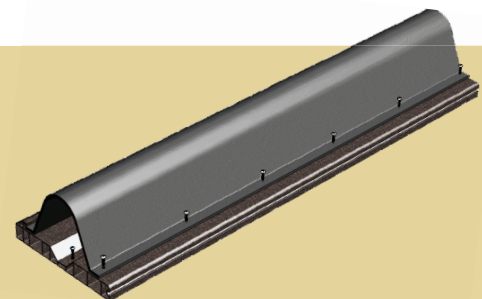

5 PROLOCK MAT

Innovative hybrid design incorporating both rubber and foam to ensure a soft and durable lying surface.

- Layering of high density 1 1/2" foam and rubber ensures long lasting softness
- Soft and comfortable elastic surface
- Plastic moisture barrier maintains integrity of foam
- Interlocking for ease of installation
- Rear slope provides for easy cleaning and dryness

GELMAT covered by U.S. Patent #9,049,841; CAN Patent #2,781,365; EU Patent Pending

PASTURE MAT is covered by EU Patent #02377903-0001

+ POLY PILLOW™ AND BASE

Recommended with all our free stall systems to help position the cow and maintain a clean stall. And less stall maintenance = a more productive dairy farm because you're free to do other things.